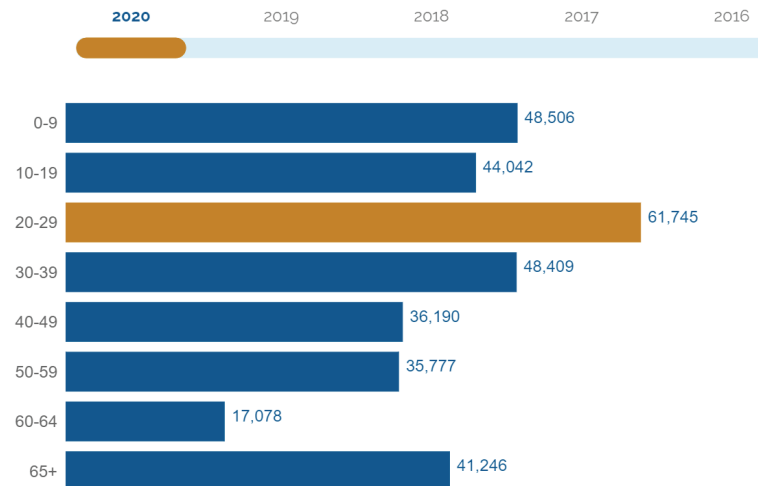

POPULATION DEMOGRAPHICS

Cumberland County, North Carolina

People

The total population of Cumberland County is 332,993. The median age is 31.33

332,993

Total Population

Age Distribution

Ethnicity Distribution