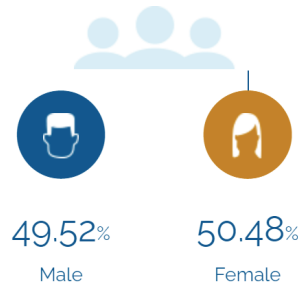

POPULATION DEMOGRAPHICS

Cumberland County, North Carolina

People

The total population of Cumberland County is 332,993. The median age is 31.33

332,993

Total Population

Age Distribution

Ethnicity Distribution