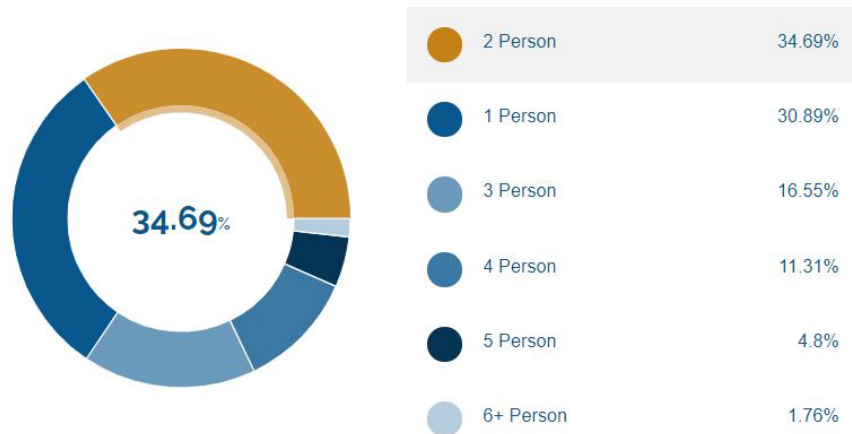

HOUSEHOLD INFORMATION

Cumberland County, North Carolina

Total Households

<u>2020</u> 2025	Maximum Value ↕	TOTAL	%
Households		136,263	60.96
Families		87,257	64.04

Size of Household

2020 2025

Housing

There are 26% more households who own their homes than there are renters.

Owners vs. Renters